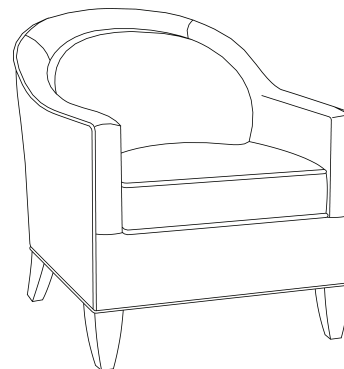

Ted Scott
DESIGNS

ANNABELLE I
B2931-CH-11KS

W28 D30 H31*
COM 9YDS

A variation on our popular Savannah Chair, Annabelle is designed with a loose pillow back for those that want a shorter seat depth and more back support

*Custom dimensions for this product are unavailable.

ADDITIONAL STYLES IN THIS COLLECTION

ANNABELLE II
B2931-CH-11US
Upholstered base

ANNABELLE III
B2931-CH-11LS
Tapered Leg