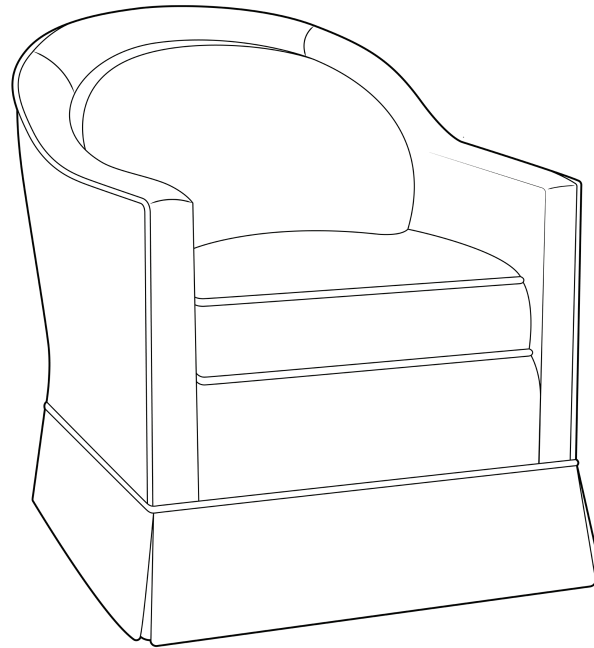

Ted Scott
DESIGNS

ANNABELLE I
B2931-CH-11KS

W28 D30 H31*
COM 9YDS

A variation on our popular Savannah Chair, Annabelle is designed with a loose pillow back for those that want a shorter seat depth and more back support

*Custom dimensions for this product are unavailable.

ADDITIONAL STYLES IN THIS COLLECTION

ANNABELLE II
B2931-CH-11US
Upholstered base

ANNABELLE III
B2931-CH-11LS
Tapered Leg