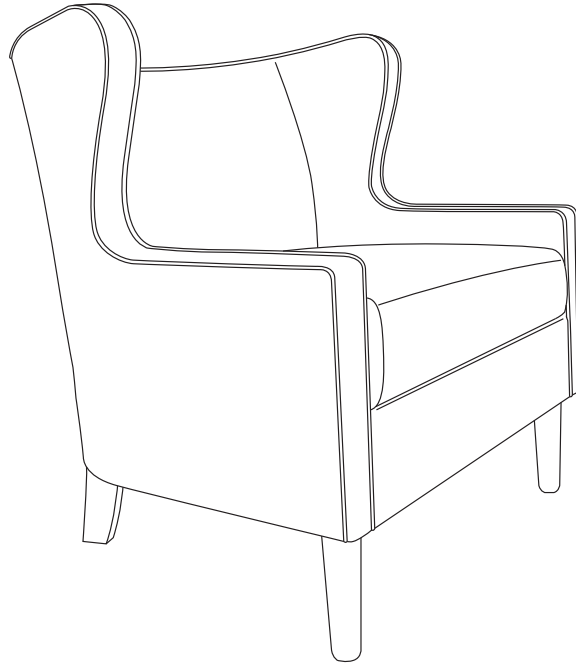

Ted Scott
DESIGNS

STEVIE
BC776-CH

W30 D32 H33 | AH20 SH19 SD21*
COM 7YDS

Stevie is a stylish, barrel-back chair with curved wings. It has a tight back, a loose seat cushion and round, tapered legs.

*Custom dimensions for this product are unavailable.