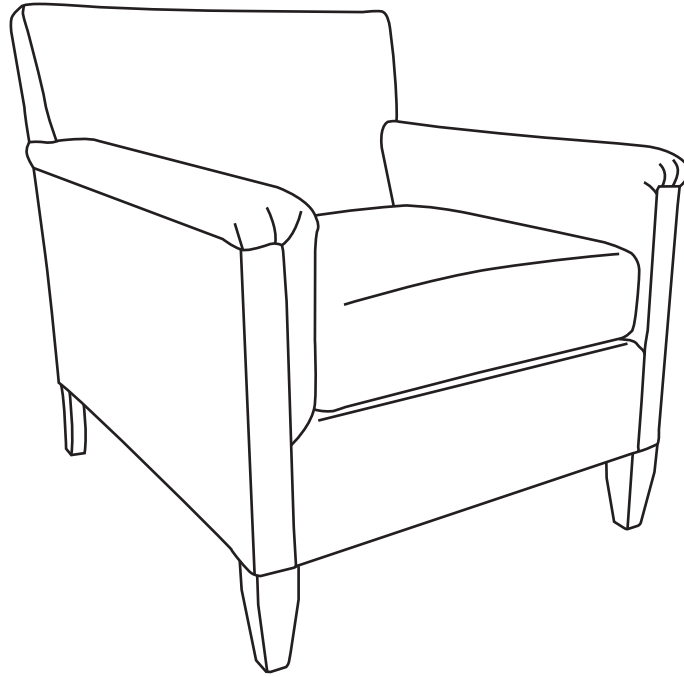

Ted Scott
DESIGNS

**MARCUS
BC777-CH**

W30 D35 H34
COM 7YDS

Marcus is a tight back chair with padded track arms and a loose seat cushion.