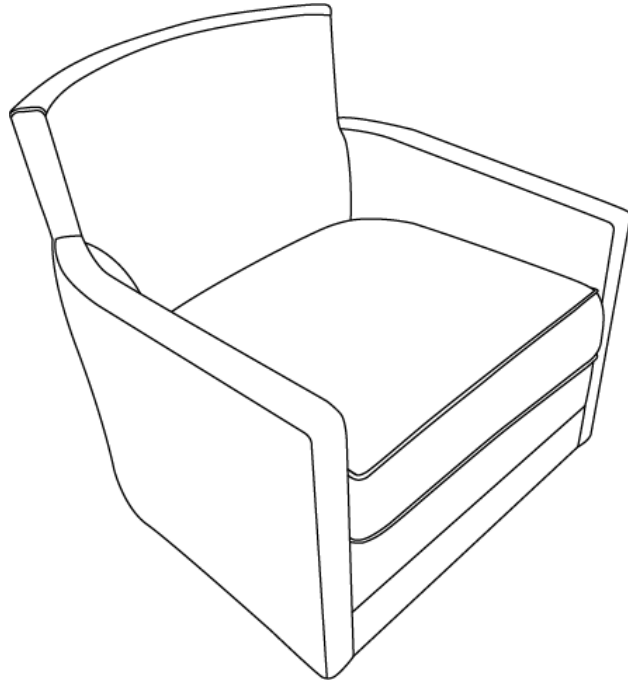

Ted Scott
DESIGNS

KNOX
BC772-CH

W31 D35 H31 | SH18 SD23*
COM 7YDS

Knox is a barrel-back chair built to the ground with a swivel base. It comes with a tight back, a loose seat cushion and thin, track arms with a soft curve to the back.

*Custom dimensions for this product are unavailable.