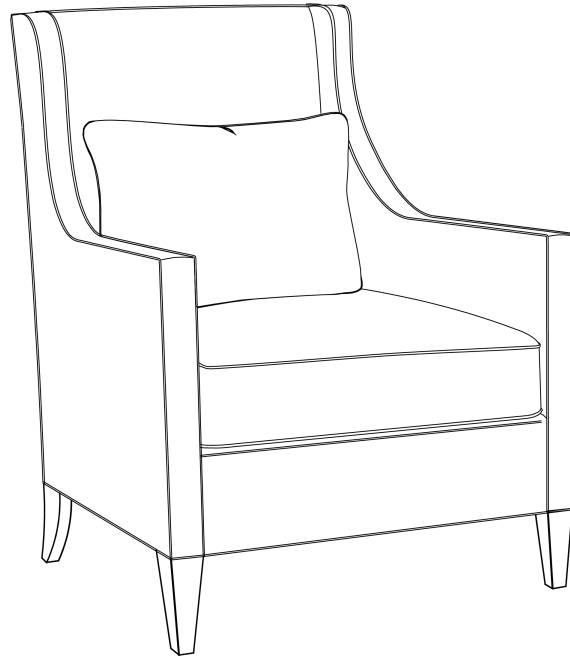

*Ted Scott*  
DESIGNS

**GILBERT I**  
**BC761-CH-11LS**

W29 D35 H40  
COM 8YDS

An extended version of our Sullivan chair, Gilbert is a tall salon chair with strong, architectural presence. Its sloping track arm gives the frame a structured and versatile appearance without sacrificing any of the comfort.

**ADDITIONAL STYLES IN THIS COLLECTION**

**GILBERT II**  
**BC761-CH-11WS**  
Waterfall Skirt