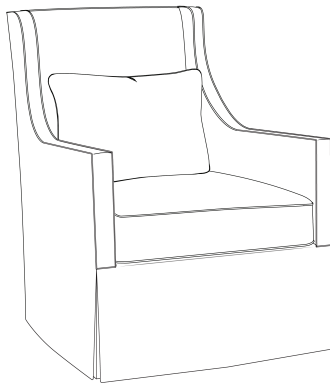

*Ted Scott*  
DESIGNS

**GILBERT I**  
**BC761-CH-11LS**

W29 D35 H40  
COM 8YDS

An extended version of our Sullivan chair, Gilbert is a tall salon chair with strong, architectural presence. Its sloping track arm gives the frame a structured and versatile appearance without sacrificing any of the comfort.

**ADDITIONAL STYLES IN THIS COLLECTION**

**GILBERT II**  
**BC761-CH-11WS**  
Waterfall Skirt