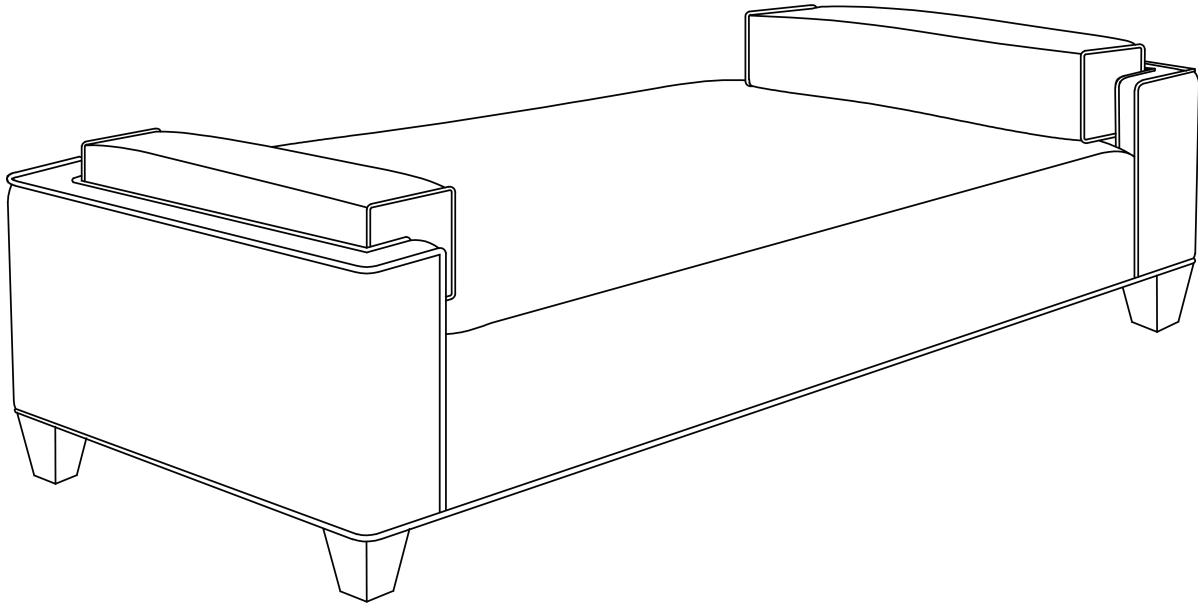

*Ted Scott*  
DESIGNS

**ARTHUR BENCH  
BC739-BEN-1L**

W68 D24 H25 | SH18  
COM 8YDS

Arthur is a generously scaled bench that can serve a variety of purposes. Large enough to use as a daybed or as additional seating, it features square bolster pillows tucked between 2" wide squared arms.