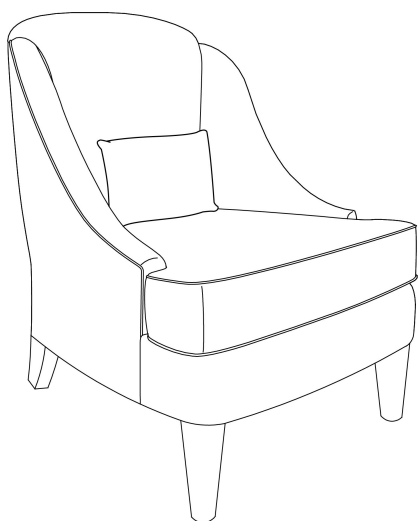

BC727-CH-T1WS
GALLAGHER

Gallagher shows off our expertise in tailoring, with swooping arms and a waterfall skirt. The tall, tight back brings visual height to your seating arrangement. Includes a kidney back pillow.

OUTSIDE **W28 D36 H37**

COM **9 YDS**

SWIVEL AVAILABLE? **YES**

Additional Styles in this Collection

**BC727-CH-T1LS
GALLAGHER II**

Round Tapered Leg
