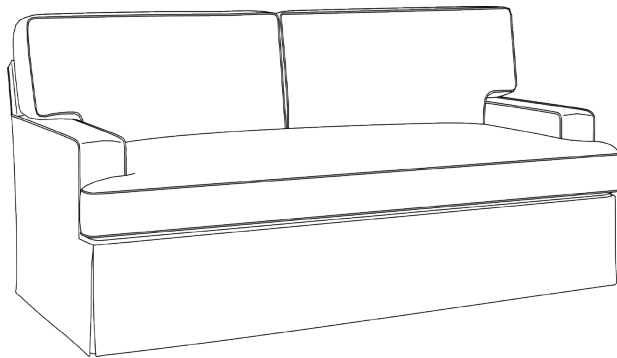

BC714-S-33LT
LOUDON I

The Loudon Track Arm sofa with its extra deep sit is the perfect place to curl up. Welt frames the three boxed seat cushions and back pillows that set atop a block.

OUTSIDE W84 D42 H37 | SH21 ¼ SD26 ½ AW6 ½
COM 18 YDS

Additional Styles in this Collection

BC714-S-22LT LOUDON II

Loudon II is a modern icon with its two wide weltless cushions to match its deep seat and block feet.

BC714-S-21WT LOUDON III

Loudon III brings modern allure to this everyday staple with its deep bench seat cushion and waterfall skirt.

BC714-S-33DT LOUDON IV

Loudon IV, with its extra deep sit, is the perfect place to curl up. Welt frames the three boxed seat cushions and back pillows that set atop a waterfall skirt.
