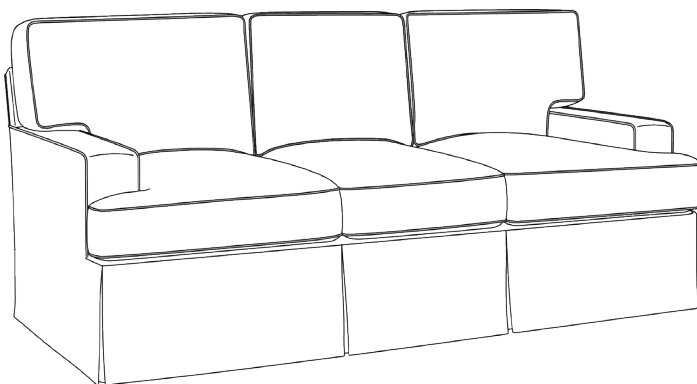

BC714-S-33LT
LOUDON I

The Loudon Track Arm sofa with its extra deep sit is the perfect place to curl up. Welt frames the three boxed seat cushions and back pillows that set atop a block.

OUTSIDE W84 D42 H37 | SH21 ¼ SD26 ½ AW6 ½
COM 18 YDS

Additional Styles in this Collection

BC714-S-22LT LOUDON II

Loudon II is a modern icon with its two wide weltless cushions to match its deep seat and block feet.

BC714-S-21WT LOUDON III

Loudon III brings modern allure to this everyday staple with its deep bench seat cushion and waterfall skirt.

BC714-S-33DT LOUDON IV

Loudon IV, with its extra deep sit, is the perfect place to curl up. Welt frames the three boxed seat cushions and back pillows that set atop a waterfall skirt.
