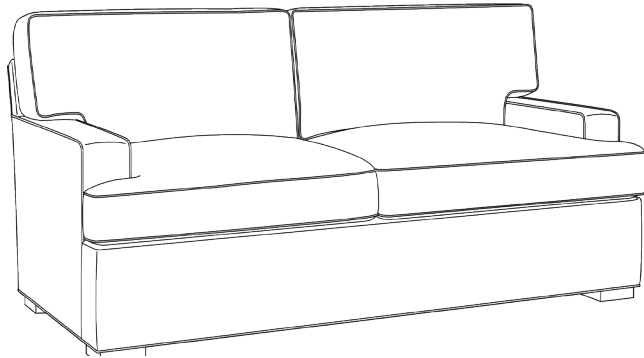

BC714-S-33LT
LOUDON I

The Loudon Track Arm sofa with its extra deep sit is the perfect place to curl up. Welt frames the three boxed seat cushions and back pillows that set atop a block.

OUTSIDE W84 D42 H37 | SH21 ¼ SD26 ½ AW6 ½
COM 18 YDS

Additional Styles in this Collection

BC714-S-22LT LOUDON II

Loudon II is a modern icon with its two wide weltless cushions to match its deep seat and block feet.

BC714-S-21WT LOUDON III

Loudon III brings modern allure to this everyday staple with its deep bench seat cushion and waterfall skirt.

BC714-S-33DT LOUDON IV

Loudon IV, with its extra deep sit, is the perfect place to curl up. Welt frames the three boxed seat cushions and back pillows that set atop a waterfall skirt.
