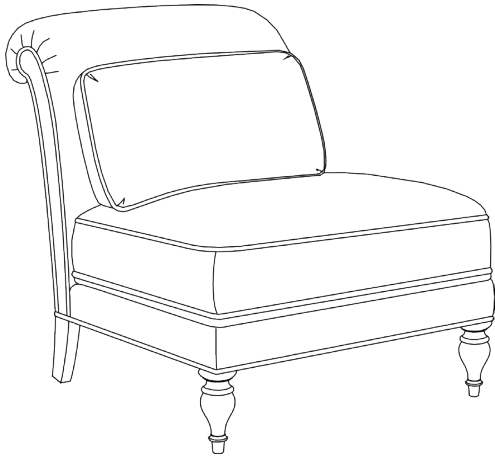

B4825-CH-11KA
LULAMAE

Lulamae is a traditional slipper chair with elegantly upholstered tight roll back. An alluring kickpleat skirt completes the composition.

OUTSIDE **W26 D37 H35**

COM **7 YDS**

SWIVEL AVAILABLE? **NO**

NAIL TRIM AVAILABLE? **YES (BASE, BACK ROLL PANEL AND
OUTSIDE ONLY)**

Additional Styles in this Collection

B4825-CH-11LA LULAMAE II

Lulamae is a traditional slipper chair that stands on elegant turned and castor legs. A tight rolled back and loose seat cushion ensure comfort.