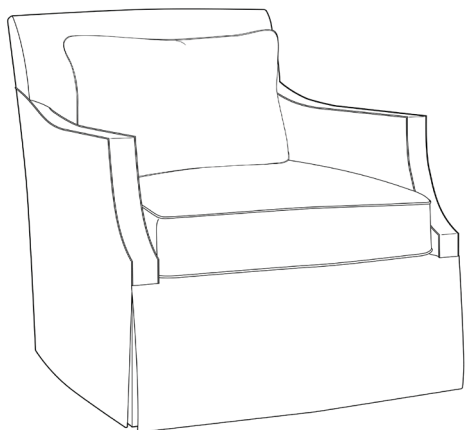

**B4600-CH-11WS**  
**CANDICE**

This moderately scaled lounge chair is a perennial favorite. With a thin, scooped front arm that frames in an expertly tailored waterfall skirt, Candice exudes grace and charm. Offered with an optional swivel for added relaxation.

OUTSIDE **W29 D35 H34 | SH18.5 SD19 AW2.25 AH24**

COM **8 YDS**

SWIVEL AVAILABLE? **ON SKIRTED STYLE ONLY**

NAIL TRIM AVAILABLE? **YES**

### **B4600-CH-SR-11WS CANDICE II**

This moderately scaled lounge chair is a perennial favorite. With a thin, scooped front arm that frames in an expertly tailored waterfall skirt, Candice exudes grace and charm. Offered with an optional swivel for added relaxation.

### **B4600-CH-11LS CANDICE III**

The timeless aesthetic of our exposed leg Candice won't disappoint. The moderate proportions and loose seat cushion and back pillows offer great versatility, while the scooped arm gives just enough detail.