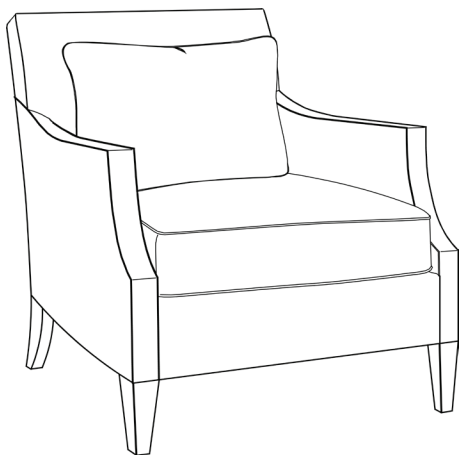

**B4600-CH-11WS**  
**CANDICE**

This moderately scaled lounge chair is a perennial favorite. With a thin, scooped front arm that frames in an expertly tailored waterfall skirt, Candice exudes grace and charm. Offered with an optional swivel for added relaxation.

OUTSIDE **W29 D35 H34 | SH18.5 SD19 AW2.25 AH24**

COM **8 YDS**

SWIVEL AVAILABLE? **ON SKIRTED STYLE ONLY**

NAIL TRIM AVAILABLE? **YES**

### **B4600-CH-SR-11WS CANDICE II**

This moderately scaled lounge chair is a perennial favorite. With a thin, scooped front arm that frames in an expertly tailored waterfall skirt, Candice exudes grace and charm. Offered with an optional swivel for added relaxation.

### **B4600-CH-11LS CANDICE III**

The timeless aesthetic of our exposed leg Candice won't disappoint. The moderate proportions and loose seat cushion and back pillows offer great versatility, while the scooped arm gives just enough detail.