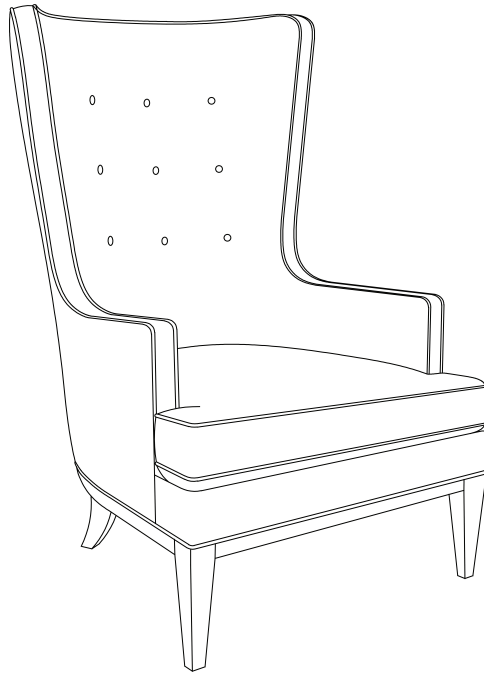

Ted Scott
DESIGNS

OZZY
BC741-CH

W33 D35 H48*
COM 9YDS

Ozzy is an elegant, tall, barrel back chair with slight wings and button detailing on the inside back. A loose seat cushion and wood base with square tapered legs finishes off this traffic stopping look!

*Custom dimensions for this product are unavailable.