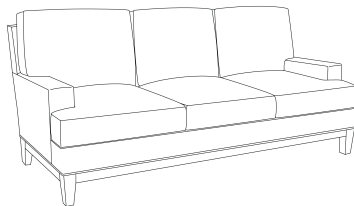

Ted Scott
DESIGNS

WINSTON I
BC708-S-33LT

W88 D39 H37 | AH23 SH19 SD23
COM 18YDS

The Winston track arm sofa has a clean and casual look that fits easily into most living spaces. With three loose, welted boxed cushions and back pillows, it invites one to relax and stay a while.

ADDITIONAL STYLES IN THIS COLLECTION

WINSTON II
BC708-S-22LT
Two Seat

WINSTON III
BC708-S-33ET
Three Seat
Wood Base

WINSTON IV
BC708-S-33WT
Three Seat
Waterfall Skirt

WINSTON V
BC708-S-22WT
Two Seat
Waterfall Skirt