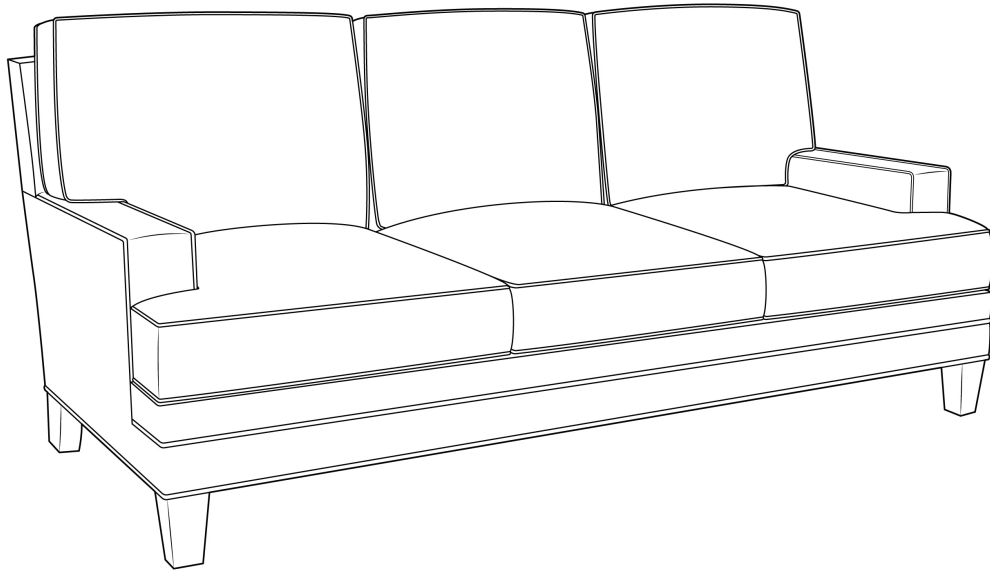

Ted Scott
DESIGNS

WINSTON I
BC708-S-33LT

W88 D39 H37 | AH23 SH19 SD23
COM 18YDS

The Winston track arm sofa has a clean and casual look that fits easily into most living spaces. With three loose, welted boxed cushions and back pillows, it invites one to relax and stay a while.

ADDITIONAL STYLES IN THIS COLLECTION

WINSTON II
BC708-S-22LT
Two Seat

WINSTON III
BC708-S-33ET
Three Seat
Wood Base

WINSTON IV
BC708-S-33WT
Three Seat
Waterfall Skirt

WINSTON V
BC708-S-22WT
Two Seat
Waterfall Skirt