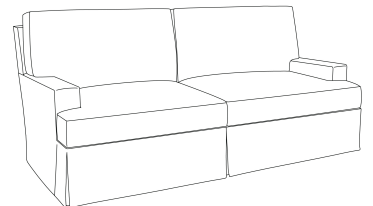

Ted Scott
DESIGNS

WINSTON I
BC708-S-33LT

W88 D39 H37 | AH23 SH19 SD23
COM 18YDS

The Winston track arm sofa has a clean and casual look that fits easily into most living spaces. With three loose, welted boxed cushions and back pillows, it invites one to relax and stay a while.

ADDITIONAL STYLES IN THIS COLLECTION

WINSTON II
BC708-S-22LT
Two Seat

WINSTON III
BC708-S-33ET
Three Seat
Wood Base

WINSTON IV
BC708-S-33WT
Three Seat
Waterfall Skirt

WINSTON V
BC708-S-22WT
Two Seat
Waterfall Skirt