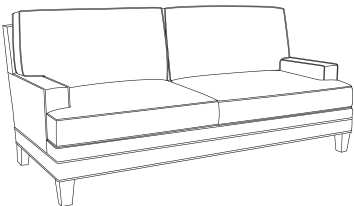

Ted Scott
DESIGNS

WINSTON I
BC708-S-33LT

W88 D39 H37 | AH23 SH19 SD23
COM 18YDS

The Winston track arm sofa has a clean and casual look that fits easily into most living spaces. With three loose, welted boxed cushions and back pillows, it invites one to relax and stay a while.

ADDITIONAL STYLES IN THIS COLLECTION

WINSTON II
BC708-S-22LT
Two Seat

WINSTON III
BC708-S-33ET
Three Seat
Wood Base

WINSTON IV
BC708-S-33WT
Three Seat
Waterfall Skirt

WINSTON V
BC708-S-22WT
Two Seat
Waterfall Skirt