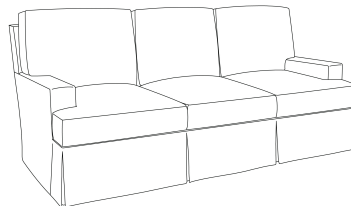

Ted Scott
DESIGNS

WINSTON I
BC708-S-33LT

W88 D39 H37 | AH23 SH19 SD23
COM 18YDS

The Winston track arm sofa has a clean and casual look that fits easily into most living spaces. With three loose, welted boxed cushions and back pillows, it invites one to relax and stay a while.

ADDITIONAL STYLES IN THIS COLLECTION

WINSTON II
BC708-S-22LT
Two Seat

WINSTON III
BC708-S-33ET
Three Seat
Wood Base

WINSTON IV
BC708-S-33WT
Three Seat
Waterfall Skirt

WINSTON V
BC708-S-22WT
Two Seat
Waterfall Skirt