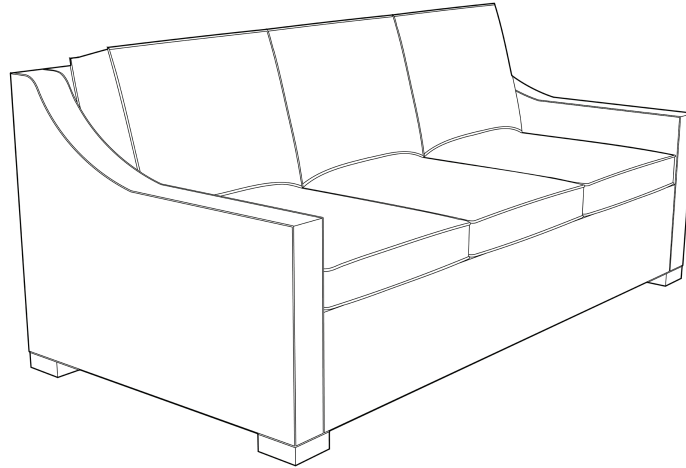

**Ted Scott**  
DESIGNS

**SLOAN I**  
**BC704-S-33LS**

W88 D39 H38 | AH24 SH19 SD22  
COM 18YDS

An elegant alternative to the conventional track arm sofa, Sloan has quickly become one of our best selling designs. Built low to the ground with short, block feet, loose boxed seat cushions and back pillows. Sloan is easily adaptable as a sectional and is available as a sleeper sofa.

**ADDITIONAL STYLES IN THIS COLLECTION**

**SLOAN II**  
**BC704-S-22LS**  
Two Seat

**SLOAN III**  
**BC704-S-21WS**  
Bench Seat  
Waterfall Skirt

**SLOAN IV**  
**BC704-S-33WS**  
Three Seat  
Waterfall Skirt