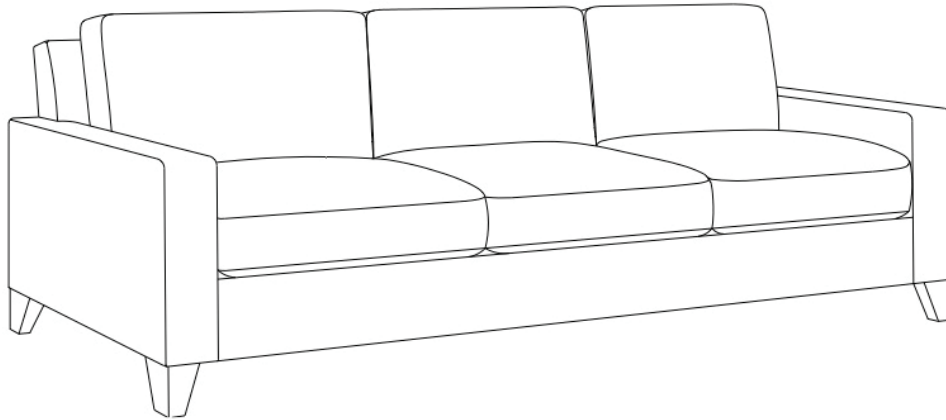

Ted Scott
DESIGNS

SALEM
BC763-W-33LT

W88 D39 H37 | SH18 SD23
COM 18YDS

Salem is our popular companion to the Winston sofa with track arms continuing all the way to the front of the frame. It has three loose back pillows and seat cushions on square tapered legs. Salem can easily be translated into a sectional.