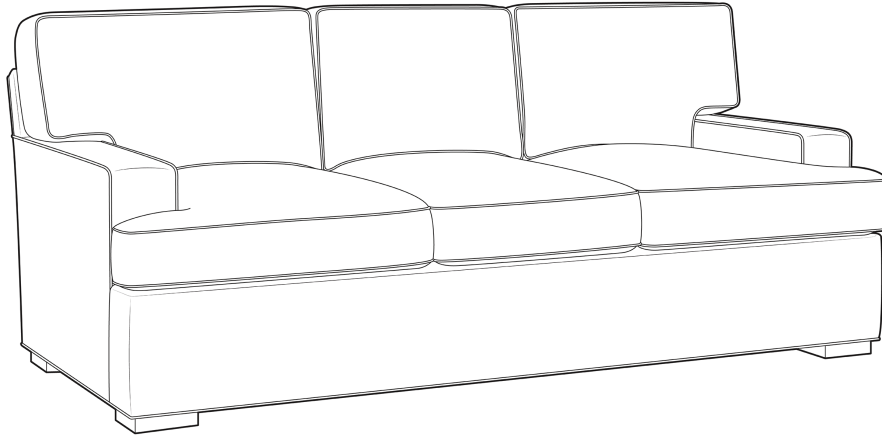

*Ted Scott*  
DESIGNS

**LOUDON I**  
**BC714-S-33LT**

W84 D42 H37 | AH24 SH21 SD26  
COM 21YDS

Loudon is the perfect “curl up and be cozy” sofa with an extra-deep seat, wide track arms, loose boxed seat and back cushions on low block feet.

**ADDITIONAL STYLES IN THIS COLLECTION**

**LOUDON II**  
**BC714-S-22LT**  
Two Seat  
Tapered Leg

**LOUDON III**  
**BC714-S-22WT**  
Bench Seat  
Waterfall Skirt

**LOUDON IV**  
**BC714-S-33WT**  
Three Seat  
Waterfall Skirt