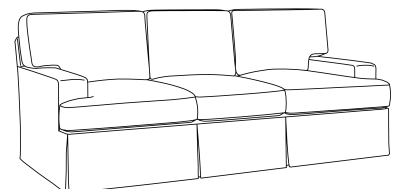

*Ted Scott*  
DESIGNS

**LOUDON I**  
**BC714-S-33LT**

W84 D42 H37 | AH24 SH21 SD26  
COM 21YDS

Loudon is the perfect “curl up and be cozy” sofa with an extra-deep seat, wide track arms, loose boxed seat and back cushions on low block feet.

**ADDITIONAL STYLES IN THIS COLLECTION**

**LOUDON II**  
**BC714-S-22LT**  
Two Seat  
Tapered Leg

**LOUDON III**  
**BC714-S-22WT**  
Bench Seat  
Waterfall Skirt

**LOUDON IV**  
**BC714-S-33WT**  
Three Seat  
Waterfall Skirt