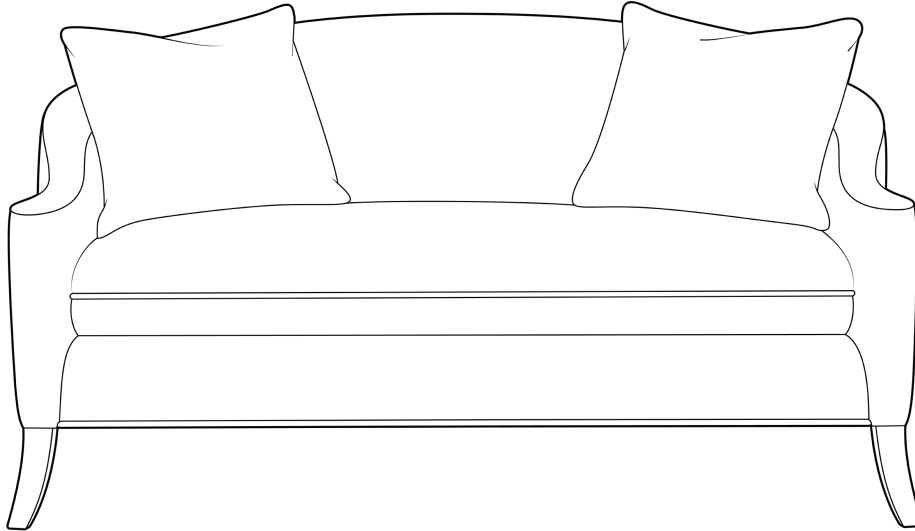

Ted Scott
DESIGNS

EMORY
B84102-S-T1LS

W78 D33 H37 | SD23 SH19 AH21
COM 17YDS

Emory is a great design for areas where guests sit, but not lounge. With its tight back, knife edge seat cushion, curved arms and flared legs, Emory is designed to be the “look” in the room. Two throw pillows included as shown. Seat depth is measured without throw pillows.