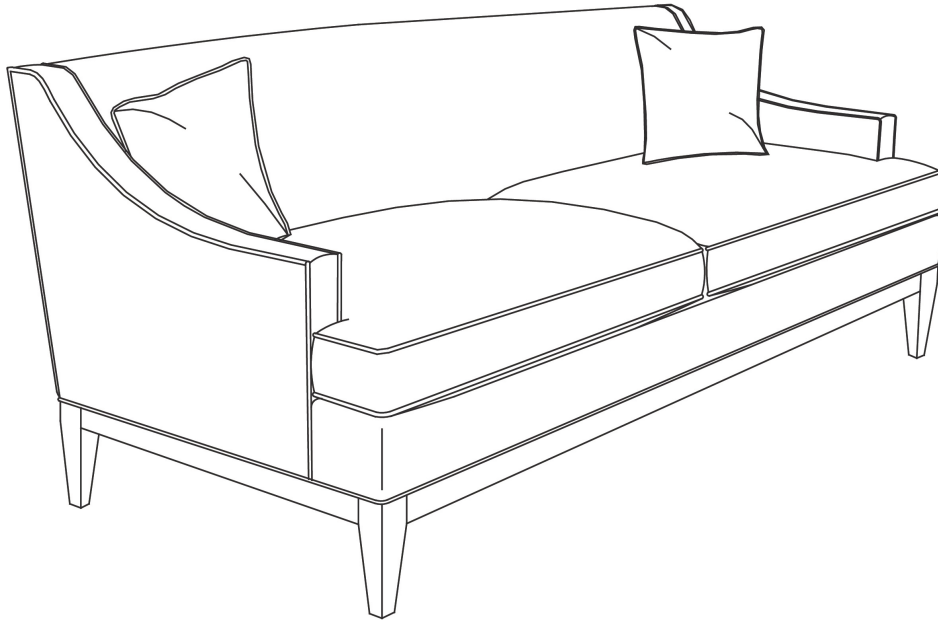

Ted Scott
DESIGNS

CHRISTINE
BC738-S

W84 D39 H38 | AH27 SH21
COM 19YDS

Christine is a sloped arm, tight back sofa on a wood base with loose, boxed seat cushions and two toss pillows.