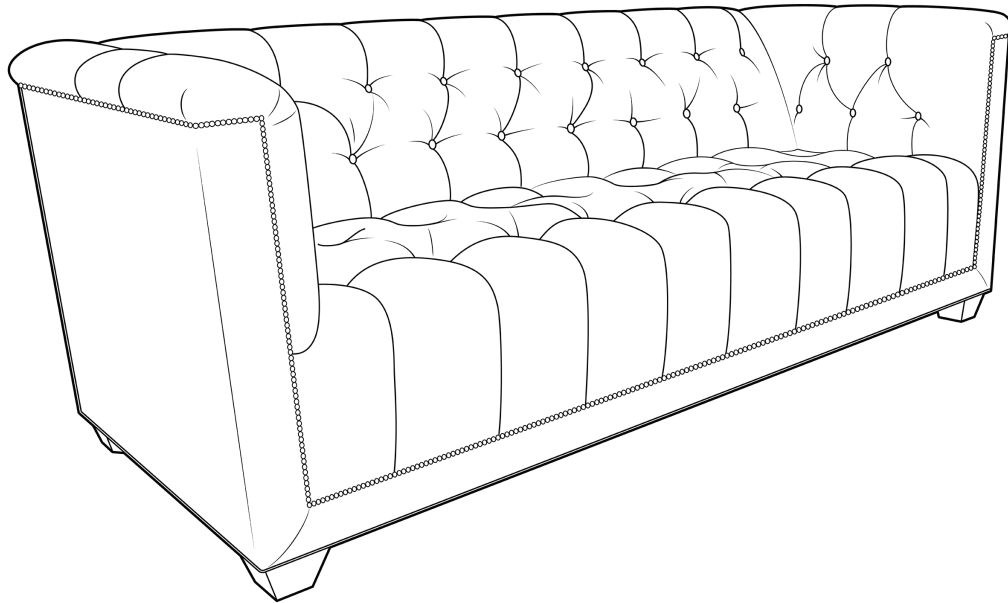

Ted Scott
DESIGNS

**CHESTERFIELD
BC721-S-TTTL**

W84 D37 H32 | SH18
COM 18YDS

Our modern twist to this classic design is sure to please the most discriminating clients. The Chesterfield sofa has tight tufting- on seat, and inside of back and arms- all accented with nailhead trim. It sits on low, square tapered feet.