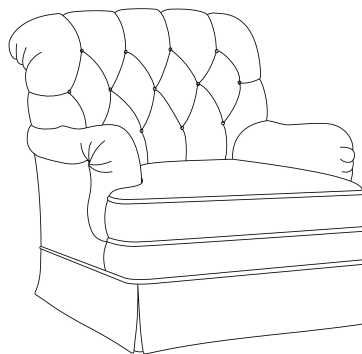

Ted Scott
DESIGNS

VIVIAN I
B5913-CH-T1LE

W35 D37 H35
COM 10YDS

Vivian elevates our traditional English club chair with the addition of diamond tufting. A turned leg on casters is in keeping with the traditional style.

ADDITIONAL STYLES IN THIS COLLECTION

VIVIAN II
B5913-CH-T1KE
Kickpleat Skirt