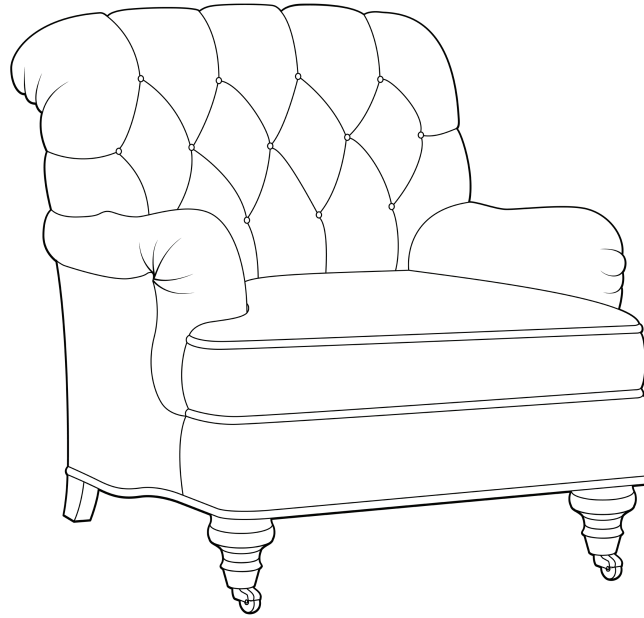

Ted Scott
DESIGNS

VIVIAN I
B5913-CH-T1LE

W35 D37 H35
COM 10YDS

Vivian elevates our traditional English club chair with the addition of diamond tufting. A turned leg on casters is in keeping with the traditional style.

ADDITIONAL STYLES IN THIS COLLECTION

VIVIAN II
B5913-CH-T1KE
Kickpleat Skirt