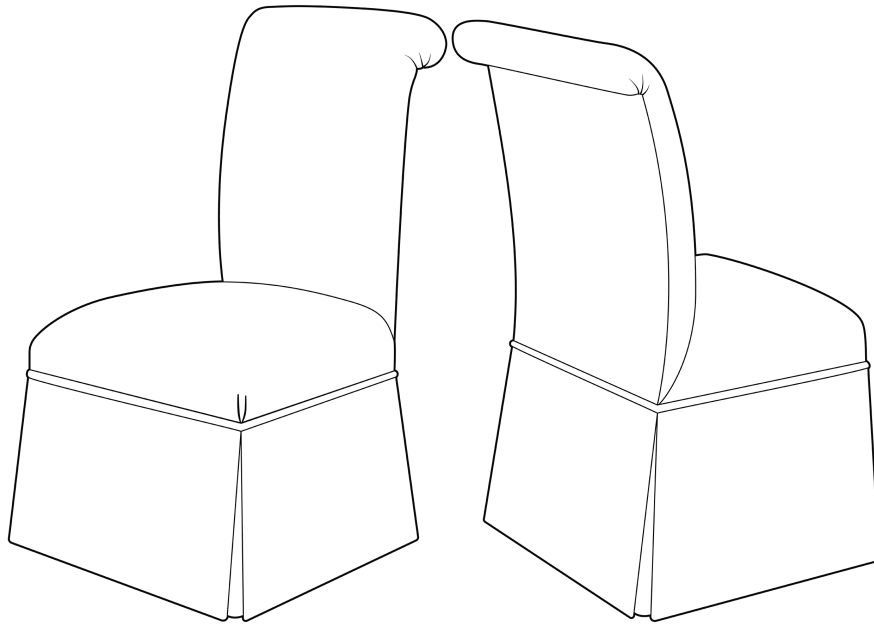

*Ted Scott*  
DESIGNS

**PARKER DINING CHAIR  
B909-DCR**

W21 D28 H42 | SD 18  
COM 5YDS

Parker is an armless dining chair with a small, rolled tight back, tight seat and high, decorative skirts.