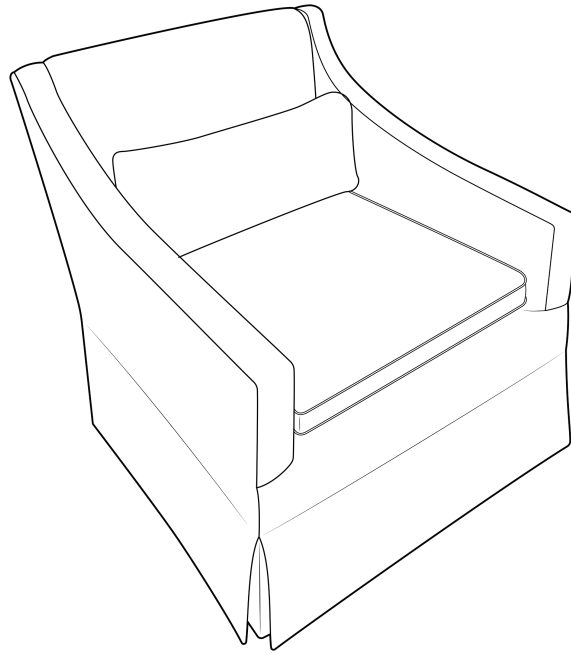

Ted Scott
DESIGNS

**LAURA DINING CHAIR
BC7287-DCH**

W24 D26 H31
COM 8YDS

Laura is a sloped arm dining chair with waterfall skirts, a thin seat cushion and small back pillow.