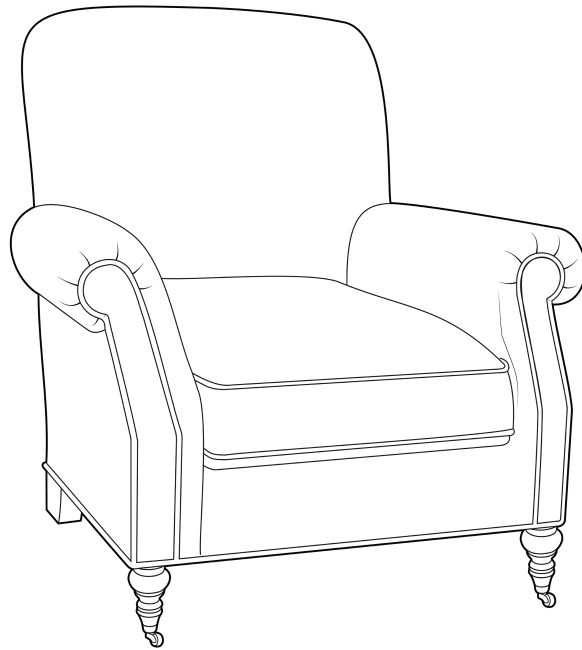

Ted Scott
DESIGNS

**KINSLEY
B4001-CH**

W36 D39 H38
COM 9YDS

Kinsley is an English club chair with a tight back and scooped panel arms outlined in welt trim, finished off with turned legs on casters.