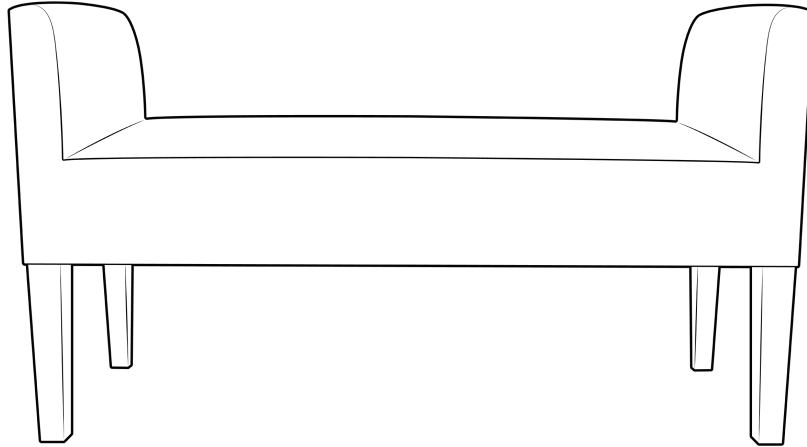

Ted Scott
DESIGNS

**CINDI END-OF-BED BENCH
BC790-BEN**

D15 H28

TWIN W26
QUEEN W45
KING W58

COM 2-3YDS

Cindi is a great companion bench to any of our headboards and comes in three standard sizes. Thin track arms with a tight seat and tall, square tapered legs add a perfect polish to any bedroom.