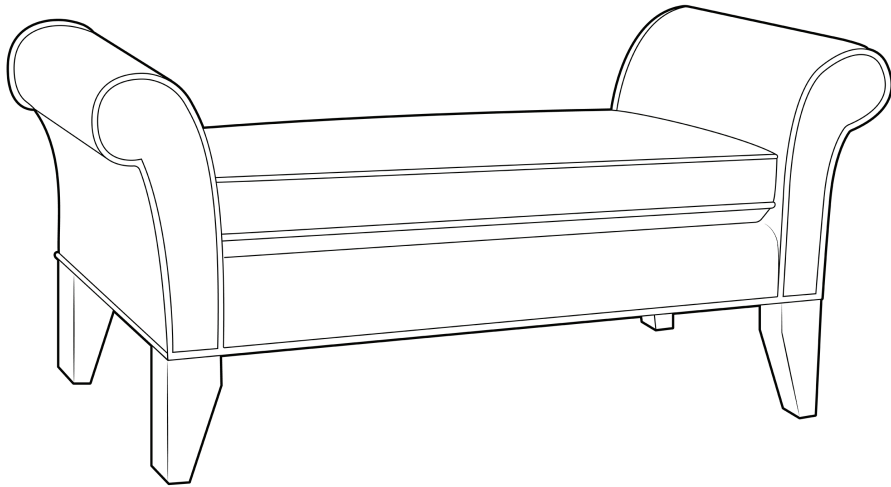

Ted Scott
DESIGNS

**CAMERON BENCH
B301-BEN**

W42 D24 H25
COM 5YDS

Cameron is a flared arm bench with square legs tapered on the inside edge only, flared, rolled arms and a loose, boxed seat cushion.