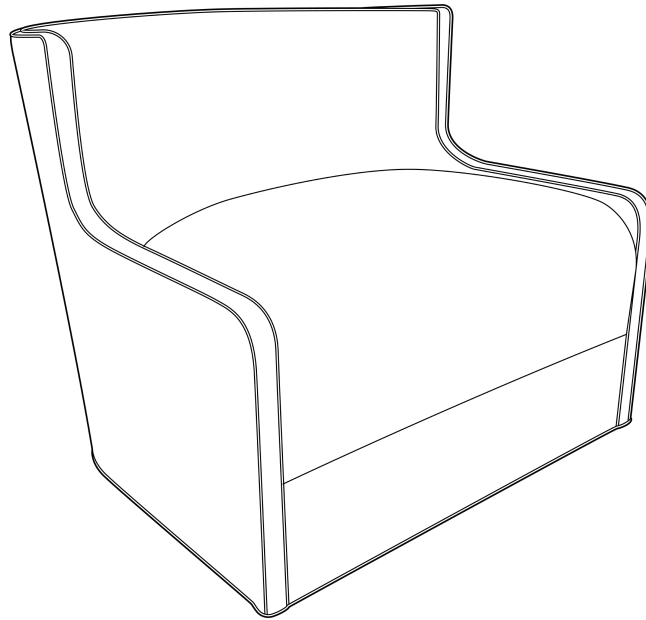

Ted Scott
DESIGNS

ADRIENNE
BC719-CH-TTUS

W33 D36 H29 | SH18 SD24*
COM 7YDS

Adrienne's clean lines give this barrel-back chair a modern look without becoming too visually busy. The tight seat and tight back lend to the clean aesthetic. The standard swivel base makes Adrienne a perfect perch for socializing.

*Custom dimensions for this product are unavailable.